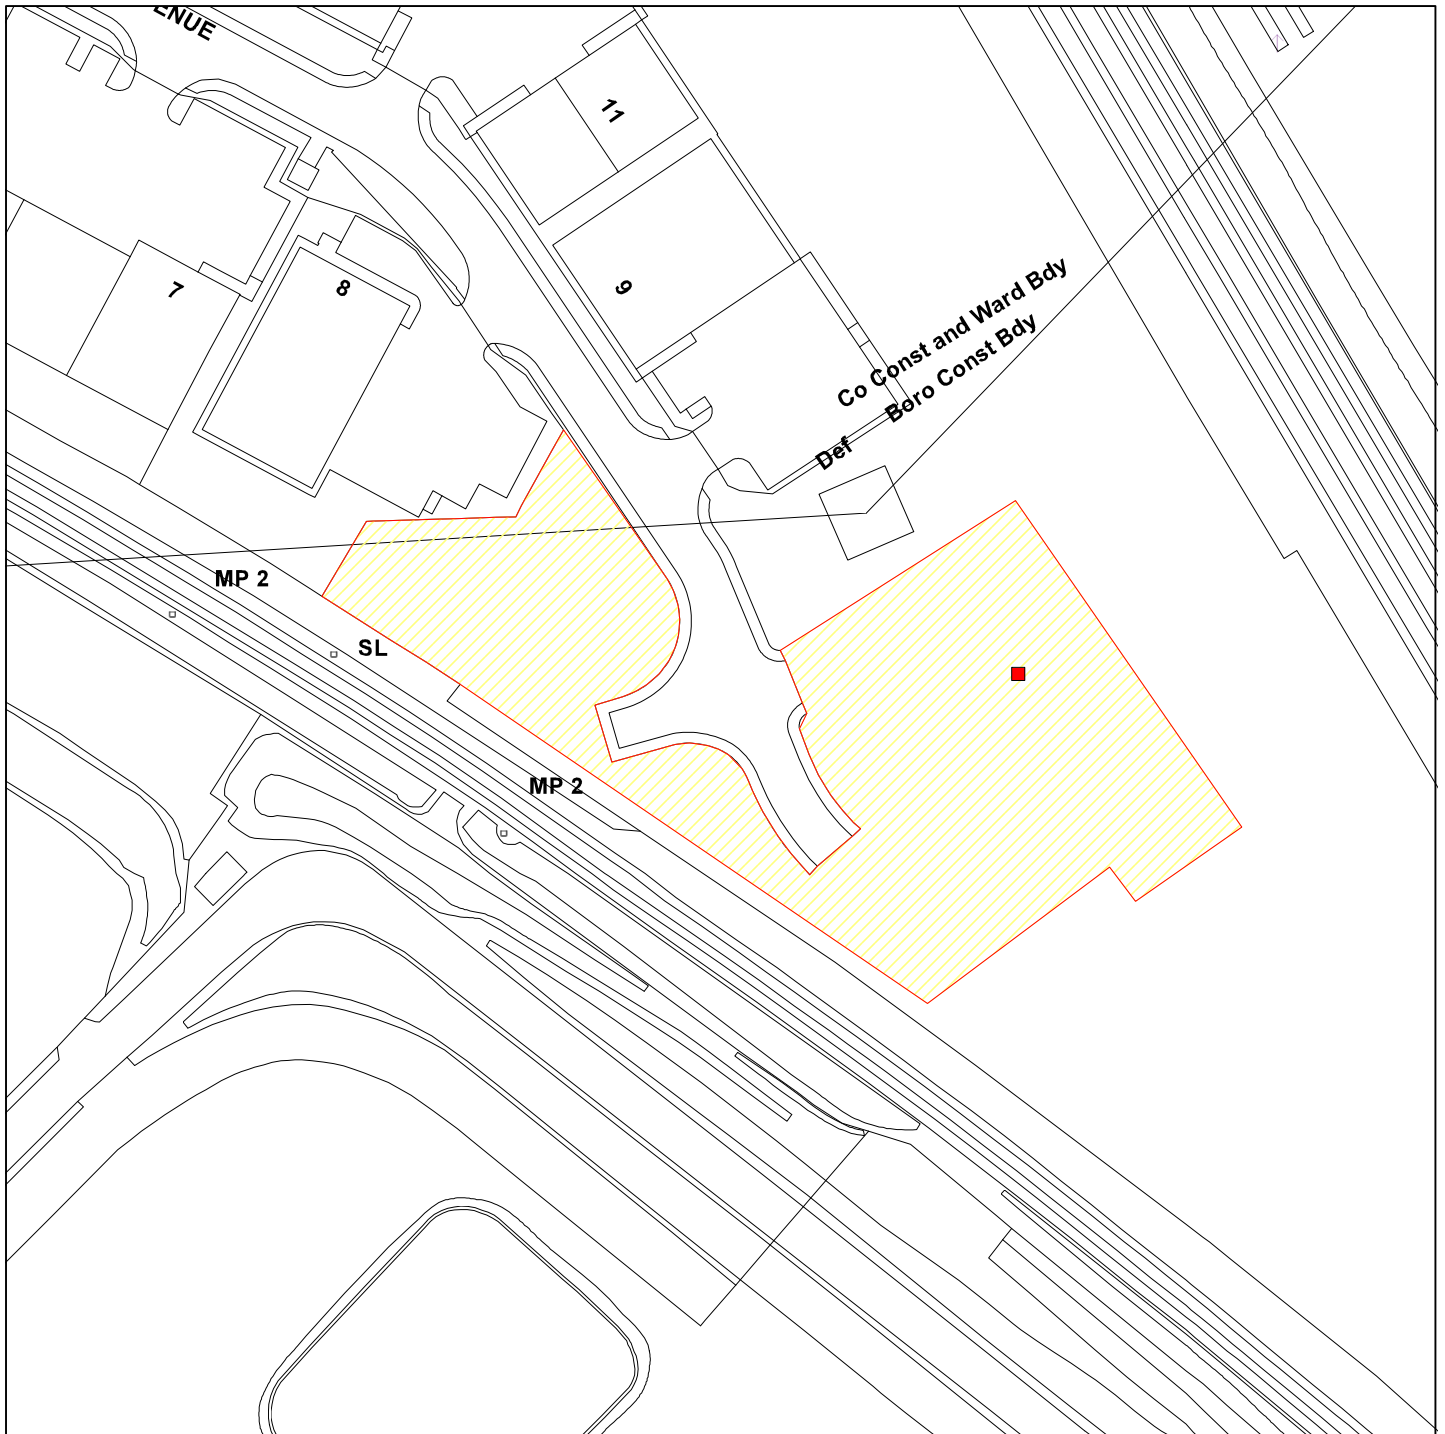

Plot 15, Great North Way, Nether Poppleton

12/02991/REMM

GIS by ESRI (UK)

Scale : 1:1250

Reproduced from the Ordnance Survey map with the permission of the Controller of Her Majesty's Stationery Office © Crown Copyright 2000.

Unauthorised reproduction infringes Crown Copyright and may lead to prosecution or civil proceedings.

Produced using ESRI (UK)'s MapExplorer 2.0 - <http://www.esriuk.com>

Organisation	City of York Council
Department	City and Environmental Services
Comments	
Date	20 December 2012
SLA Number	Not Set